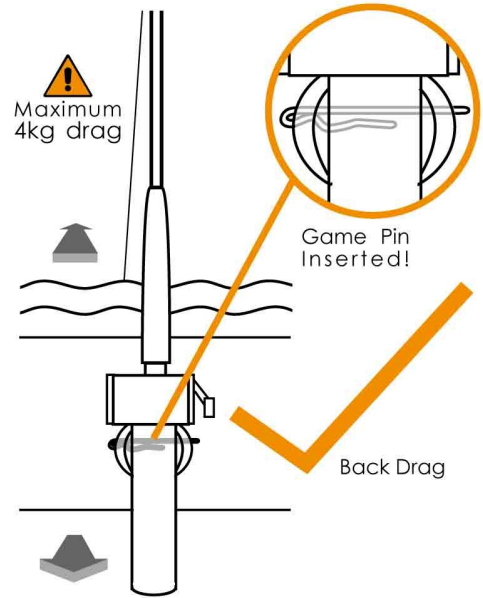

Guidelines for Use of Game Pin with Rod Holders and TV Mount

Guidelines for Use of Rod Holders

Always use a Tallon Game Pin to securely lock your rod holders in place when in use.

Guidelines for Use of Tallon RAM TV Mount